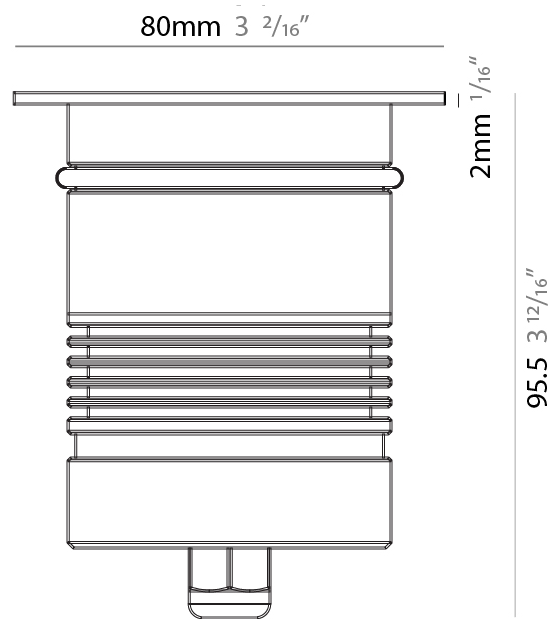

GENERAL

Series: Caliber
 Subseries: Caliber 80
 Brand: Unonovesette
 Division: Exterior
 Mounting Type: Recessed
 Mounting Location: In-Ground
 Subcategory: Drive Over

PHYSICAL

Shape: Round
 Diameter (mm): 80
 Diameter (in): 3 1/8
 Height (mm): 95.5
 Height (in): 3 3/4
 Light Distribution: Direct
 Weight (kg): 0.57
 Weight (lbs): 1.26
 Installation Requirement: Housing box / Fixing springs
 Diffuser: Extra clear / Frosted glass 6mm
 Fixture Finish: [ASB / SST](#)
 Fixture Material: Stainless Steel AISI 316L
 Cable Details: 350mm NS20N PCP 2x0.5 mm2

GENERAL

Series: Caliber
 Subseries: Caliber 80 Q
 Brand: Unonovesette
 Division: Exterior
 Mounting Type: Recessed
 Mounting Location: In-Ground
 Subcategory: Drive Over

PHYSICAL

Shape: Square
 Diameter (mm): 80
 Diameter (in): 3 1/8
 Height (mm): 95.5
 Height (in): 3 3/4
 Light Distribution: Direct
 Installation Requirement: Housing box / Fixing springs
 Diffuser: Extra clear / Frosted glass 6mm
 Fixture Finish: Stainless Steel AISI 316L
 Fixture Material: Stainless Steel AISI 316L
 Cable Details: 350mm NS20N PCP 2x0.5 mm2

LED

Number of LEDs: 1
 Color Temperature (°K): RGBW
 Max. Delivered Lumen (lm): 730
 CRI: >90 CRI
 Lamp Life (hrs): 100000
 Special LEDs offerings: RGBW

OPTICAL

Optic°: 35

RATINGS AND CERTIFICATIONS

Certified By: Certified for North American Standards
 IP rating: IP68 (not for permanent immersion)
 IK Rating: IK08
 Marine Grade: Stainless Steel AISI 316L